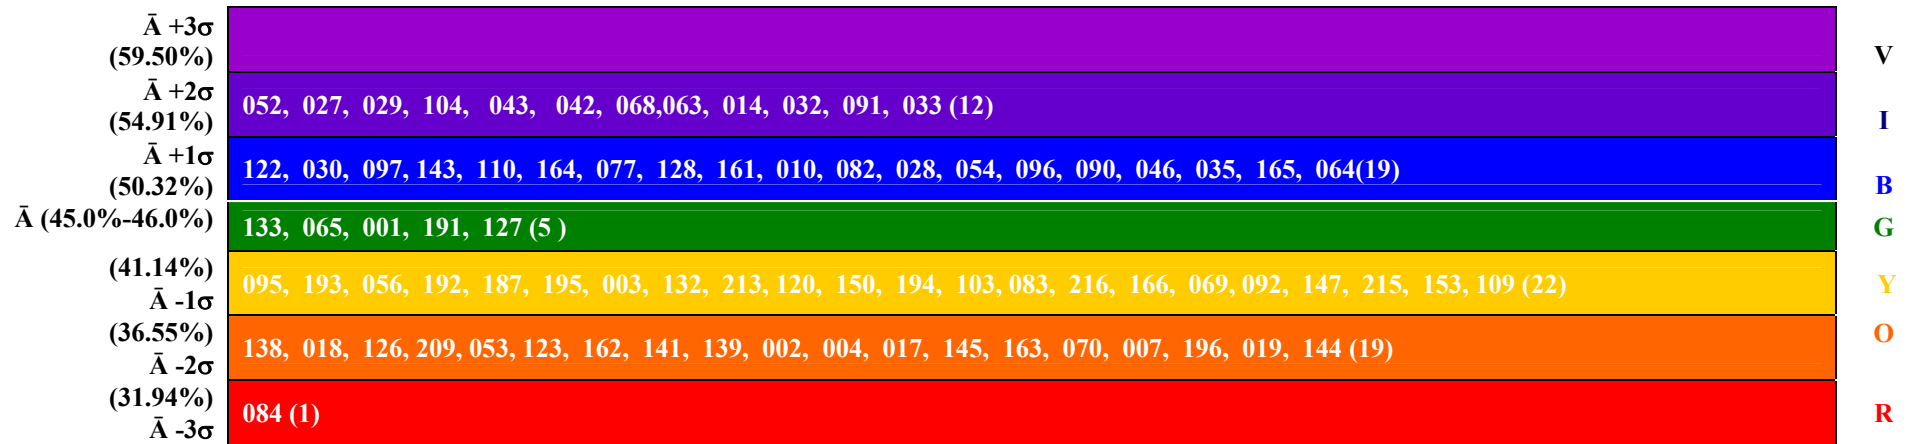

Ranking of Institutions based on B.Tech Theory Exam (2008-09) Performance VIBGYOR- Cumulative Performance Spectrum Control Chart

(Ranking/Grouping of Institutions based on Gross Average Intellectual Attainment per Student (Obtained by various Multidisciplinary Colleges of B.Tech (having all the 4 years) in session 2008-09) GAIA.

$$\text{Basis of Computation: GAIA} = \frac{\text{(Sum of marks of all the students in all the subjects in theory exam)}}{\text{Total no of students who took the examination}}$$

This is complete index of theory exam performance of Colleges .It captures total information